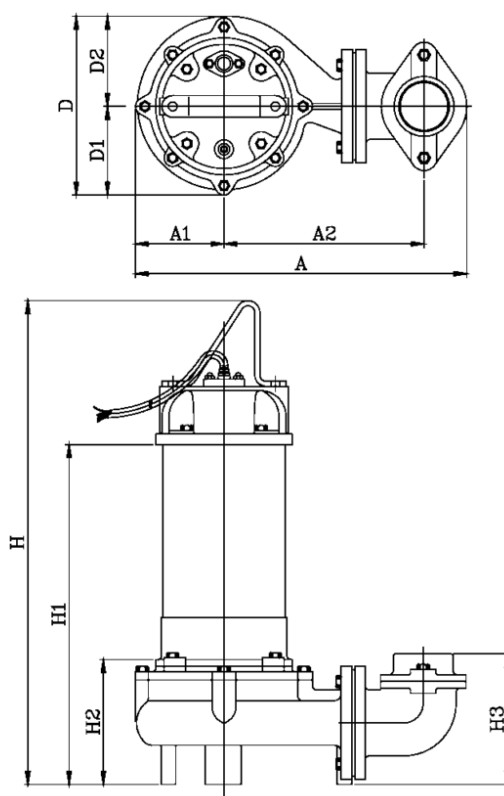

Data Sheet

Article number: 7190215080121

Description: KleePump VPS80-15S stainless steel, w/automatic
1,5Kw 1X230V 50Hz outlet 3" Flange

Measures

A = 387	Kg = 33
A1 = 103	
A2 = 234	
D = 208	
H = 548	
H1 = 400	
H2 = 122	
H3 = 153	